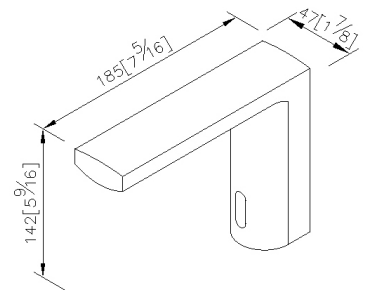

DESCRIPTION:

1. Infrared Sensor Automatic Detection.
2. Safety Guard: Valve off if water flowing over 60sec.
3. Automatically detect the environment, adjust the sensor, and have anti-interference function.
4. Inner filter prevent the blockage of sensor valve.
5. Power Source: Alkaline Battery AA x 4, DC6V(1.5V x 4).
6. Battery life test: about 300,000 alkaline batteries; about 100,000 carbon zinc batteries.
7. Flush Mode: Water start flowing if valid sensing around 0.5sec~1.0sec.
8. Low power prompt: When battery power is low, red indicator light will be flashed for prompting battery replacement.
9. The faucet valve can stand the pressure from 0.5 to 6 kgf/cm².